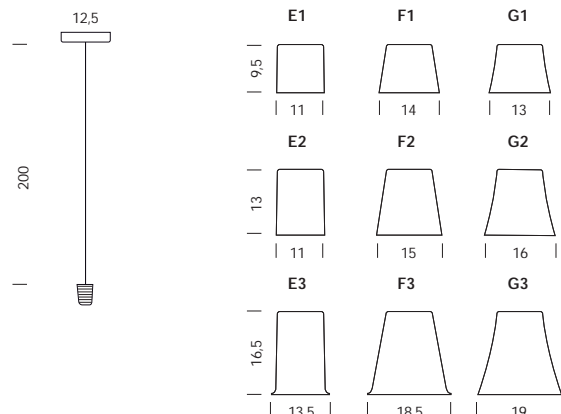

Sentry

Paul & Christopher Massie