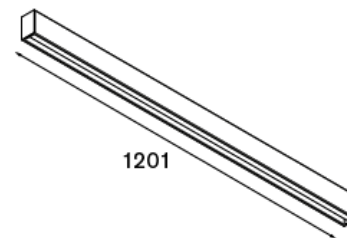

Ready Mades are available for

Profile	Lengths	Lamps	Surface	Suspended
SL MINI naked	1201mm + 1787mm	T16 SLS	✓	✓
SL MINI poly IN	1201mm + 1787mm	T16 G5	✓	✓
SL MINI poly OUT	1201mm + 1787mm	T16 G5	✓	✓