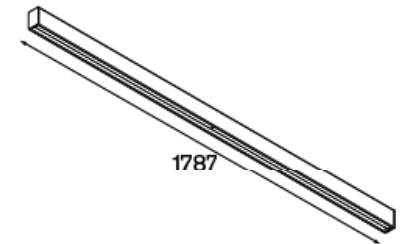

Ready Mades are available for

Profile	Lengths	Lamps	Surface	Suspended
SL MINI naked	1201mm + 1787mm	T16 SLS	✓	✓
SL MINI poly IN	1201mm + 1787mm	T16 G5	✓	✓
SL MINI poly OUT	1201mm + 1787mm	T16 G5	✓	✓