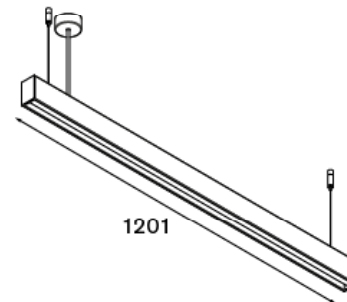

# Ready Mades are available for

Profile	Lengths	Lamps	Surface	Suspended
SL MINI naked	1201mm + 1787mm	T16 SLS	✓	✓
SL MINI poly IN	1201mm + 1787mm	T16 G5	✓	✓
SL MINI poly OUT	1201mm + 1787mm	T16 G5	✓	✓