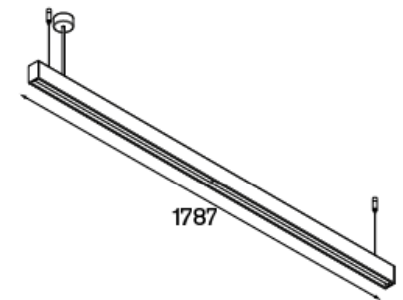

Ready Mades are available for

Profile	Lengths	Lamps	Surface	Suspended
SL MINI naked	1201mm + 1787mm	T16 SLS	✓	✓
SL MINI poly IN	1201mm + 1787mm	T16 G5	✓	✓
SL MINI poly OUT	1201mm + 1787mm	T16 G5	✓	✓